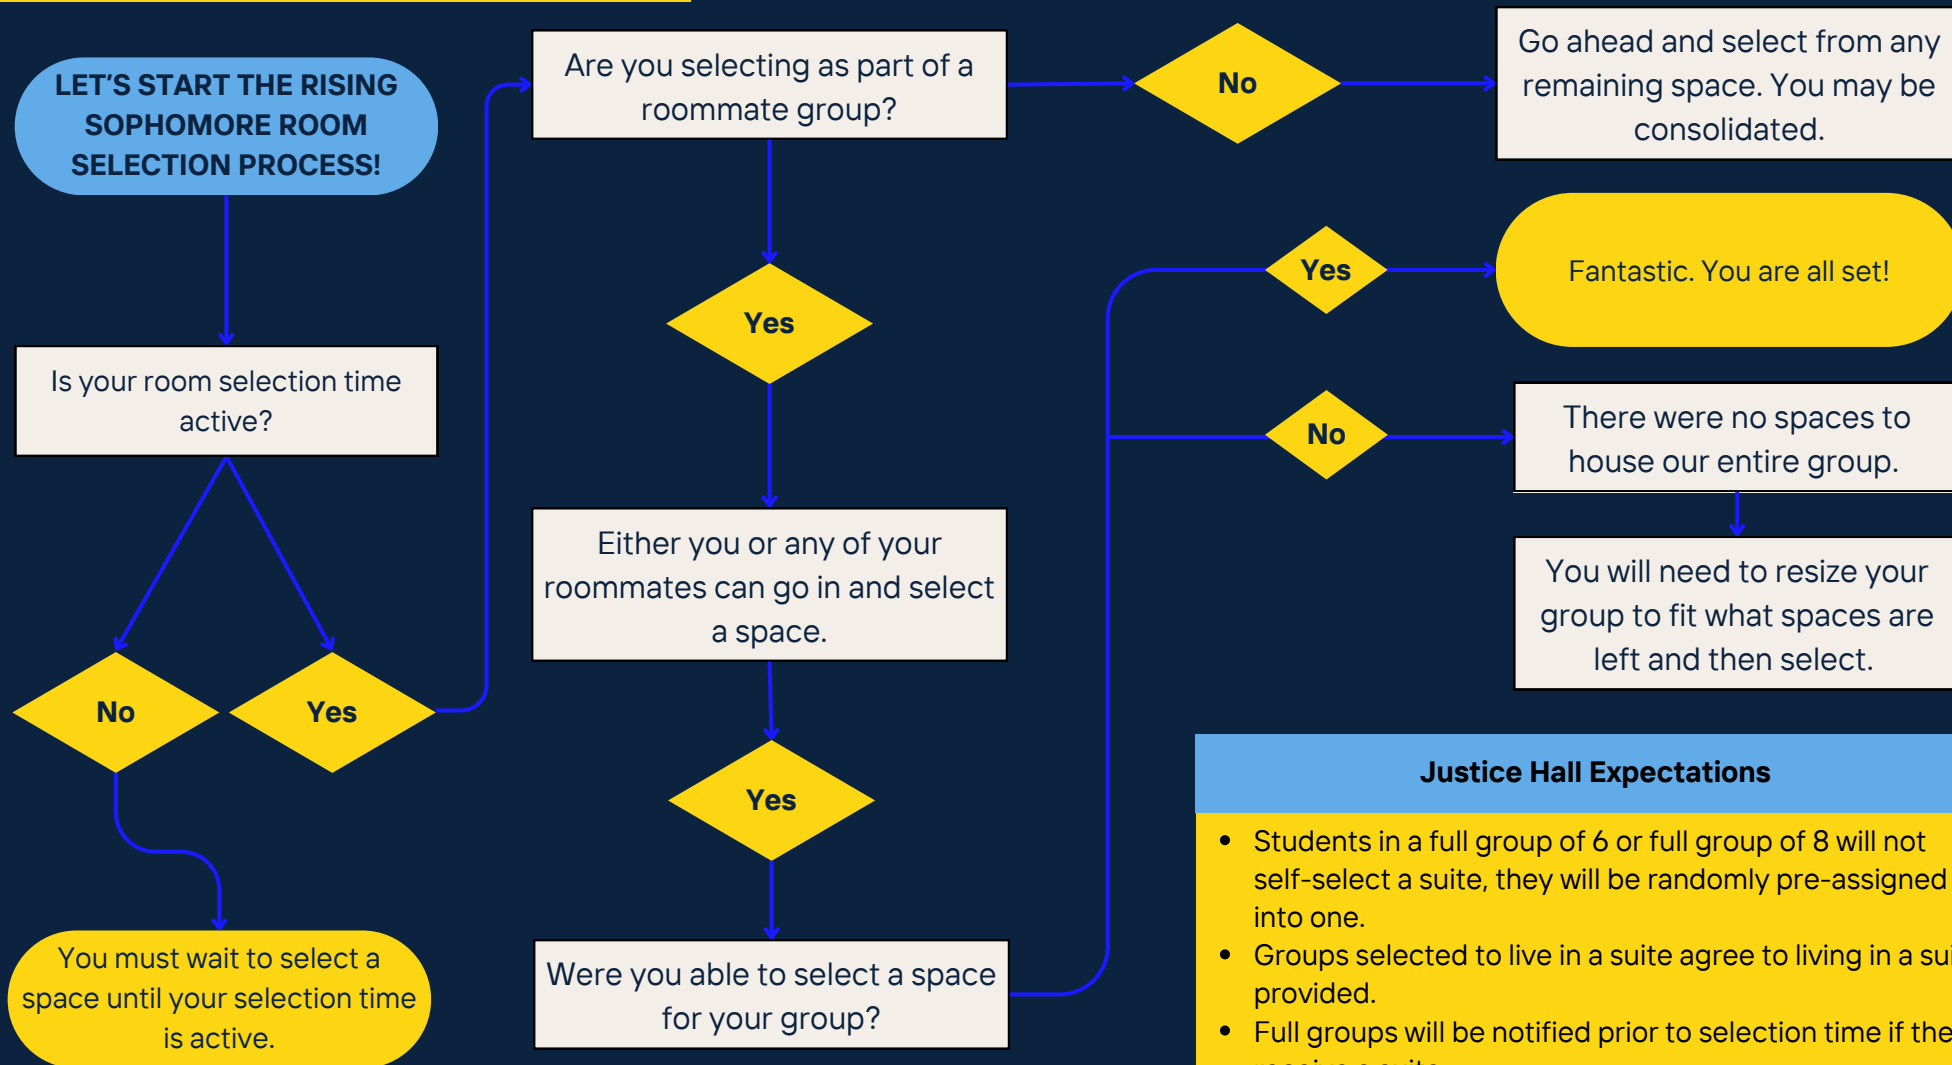

Housing Application Process:

RISING SOPHOMORE

University Apartments Expectations

- Students interested in living in University Apartments must form a group of 3.
- Full groups of 3 will not self select and agree to be pre-assigned into a unit.
- There is no random group list for individuals who want to live in University Apartments.

Room Selection Process: **RISING SOPHOMORE**

Justice Hall Expectations

- Students in a full group of 6 or full group of 8 will not self-select a suite, they will be randomly pre-assigned into one.
- Groups selected to live in a suite agree to living in a suite provided.
- Full groups will be notified prior to selection time if they receive a suite.
- Groups not selected will be given time to reconfigure their group into smaller configurations. Individuals can sign up for the Justice Hall Random Group List.