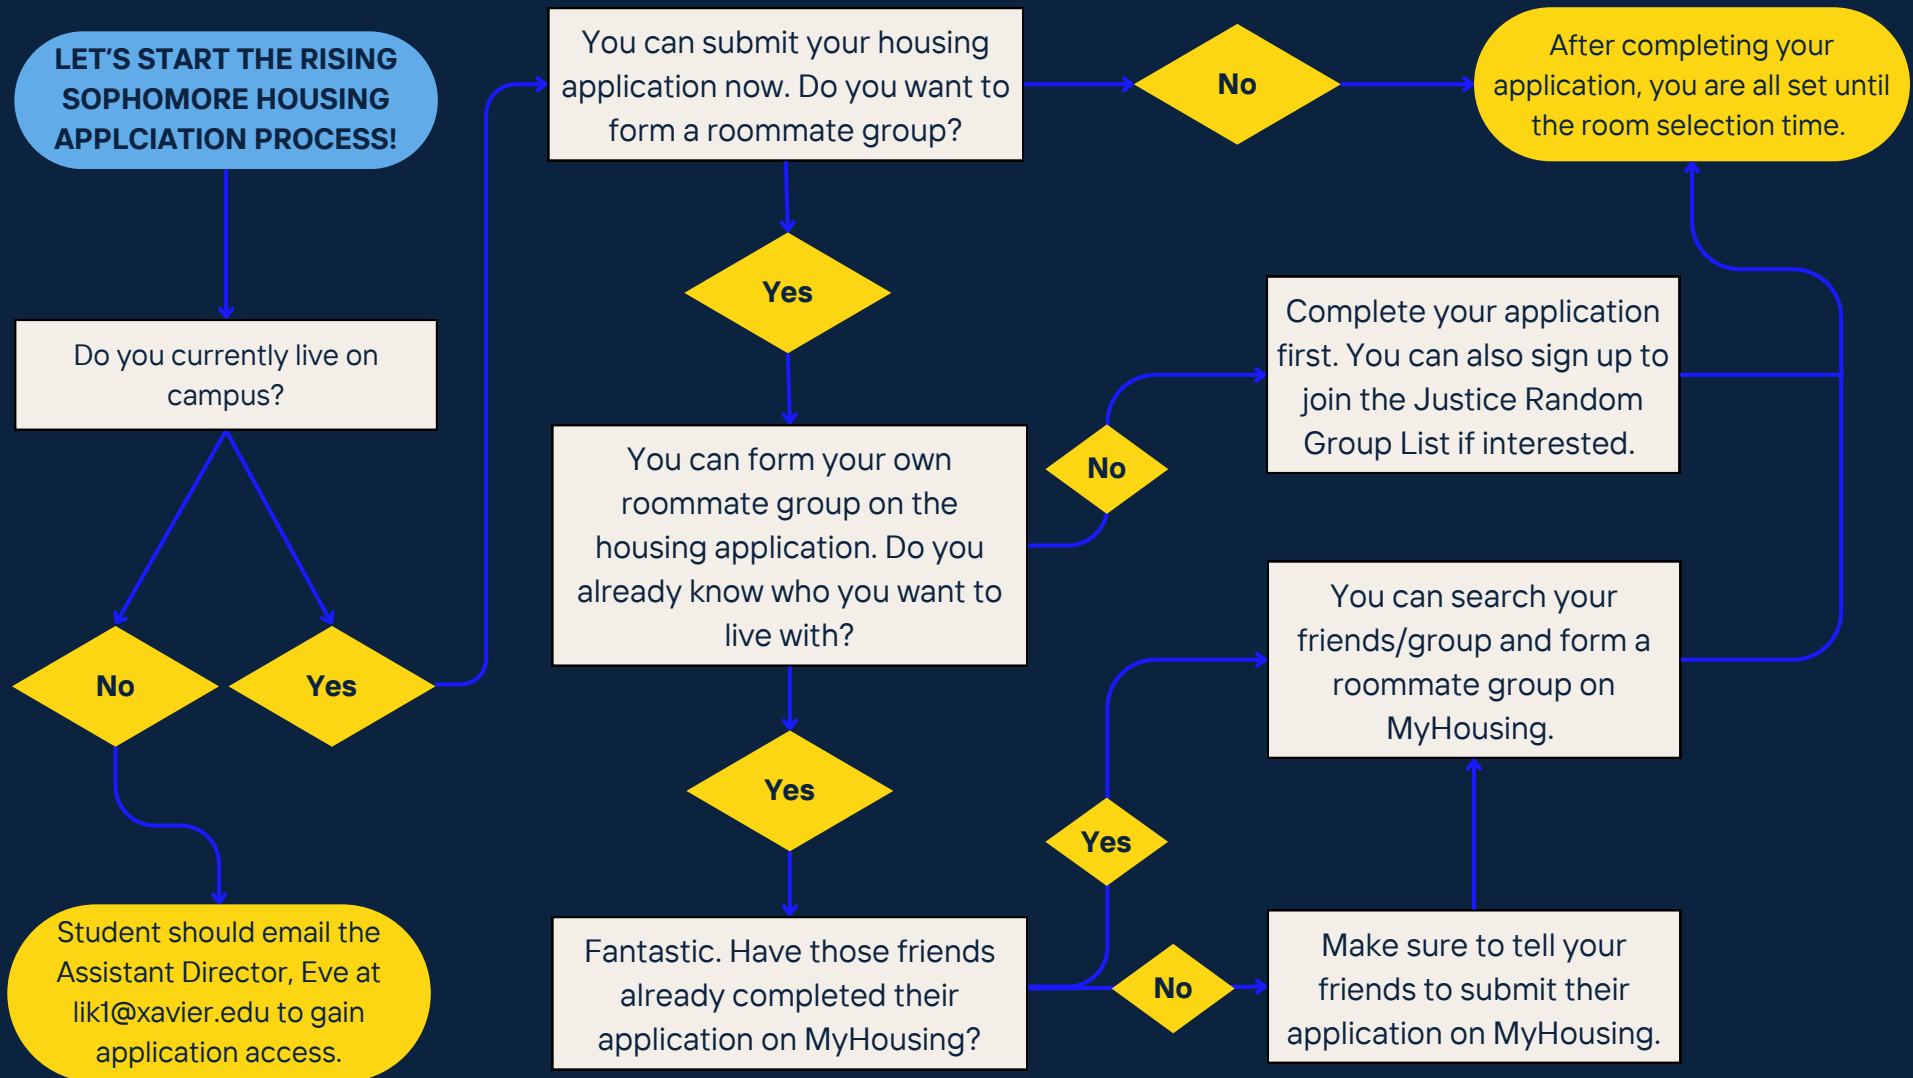

Housing Application Process:

RISING SOPHOMORE

University Apartments Expectations

- Students interested in living in University Apartments must form a group of 3.
- Full groups of 3 will not self select and agree to be pre-assigned into a unit.
- There is no random group list for individuals who want to live in University Apartments.

Room Selection Process: **RISING SOPHOMORE**

Justice Hall Expectations

- Students in a full group of 6 or full group of 8 will not self-select a suite, they will be randomly pre-assigned into one.
- Groups selected to live in a suite agree to living in a suite provided.
- Full groups will be notified prior to selection time if they receive a suite.
- Groups not selected will be given time to reconfigure their group into smaller configurations. Individuals can sign up for the Justice Hall Random Group List.